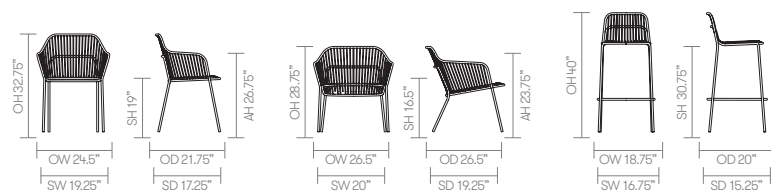

standard & optional features

- Standard feature
- Not available

	CRP02 Armchair	CRP03 Lounge Chair	CRP05 High Back Stool
Stacks	4	□	□
Weight	21lbs	22lbs	19lbs
Steel frame finished in Black Textured Powder coated for outdoor use	●	●	●
Plastic stacking buffers	●	□	□
Plastic glides	●	●	●
Optional features:			
Steel frame available in Teal, Blush, Ivory, Pastel Green, and Olive powder coat	+ \$0	+ \$0	+ \$0
Counter height stool option, seat height 24.5" (add CH to product code)	-	-	+ \$0

* [Click here to see available Seating Metal Finishes](#)

Ships Fully Assembled

	Steel	
CRP02 • Armchair	966	
CRP03 • Lounge chair	1,395	
CRP05 • High back stool	905	

	Kvadrat Patio	Agua Aura	
CRP02 • Seat Pad for Armchair	CRPCK02 420	CRPCA02 268	
CRP03 • Seat Pad for Lounge Chair	CRPCK03 438	CRPCA03 283	
CRP05 • Seat Pad for High Back Stool	CRPCK05 462	CRPCA05 307	

Note: Please use the codes above when ordering upholstered seat pad

All prices listed in US \$

dimensions – OH - Overall Height OD - Overall Depth OW - Overall Width AH - Arm Height SH - Seat Height SW - Seat Width SD - Seat Depth