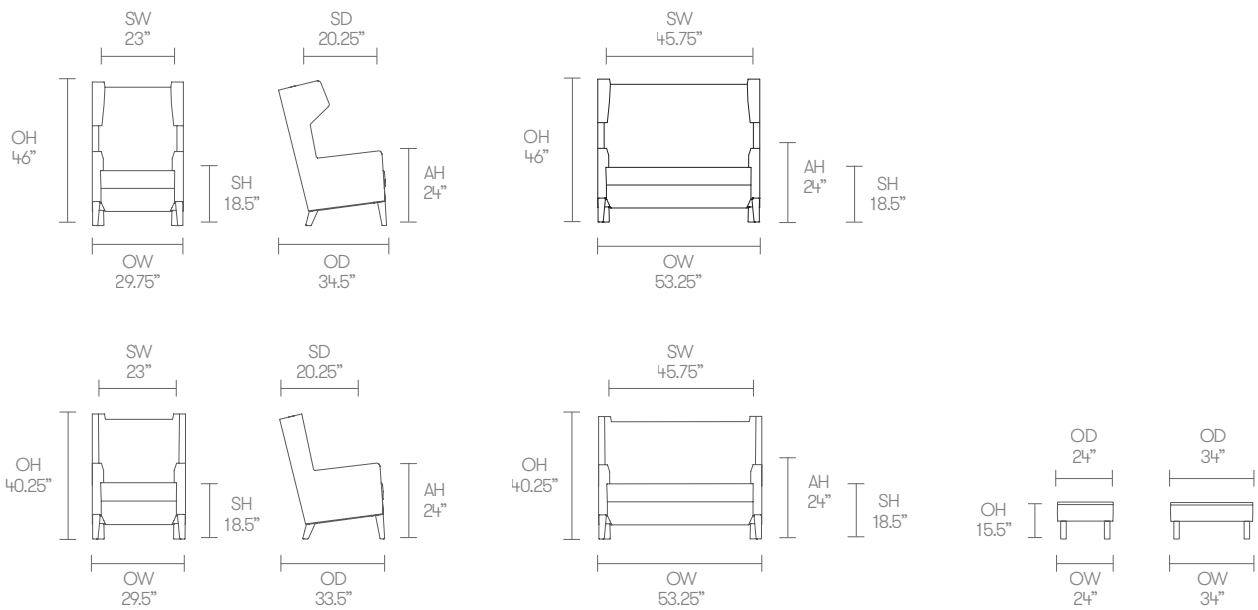

Standard Features

- (* - Selected models only)
- Traditional carcass construction
- Secured deep buttoned back cushion*
- Webbed seat support
- Solid Oak legs

Optional Features

- Two-tone upholstery

Performance Standards

ANSI/BIFMA 5.4-2012

Dimensions

Environmental Performance

Material Content

Components are constructed of the following