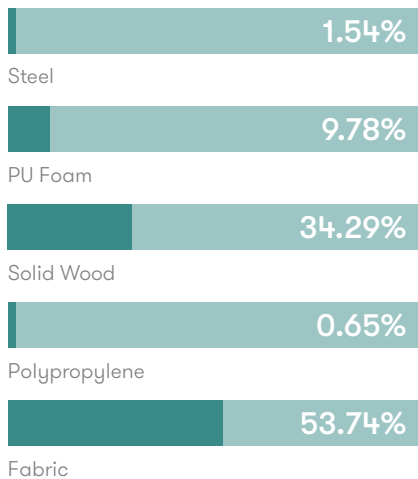

ANSI/BIFMA 5.4-2012

**Dimensions**

**Environmental Performance**

**Material Content**

Components are constructed of the following

**Recycled Content**

Contains up to 4% of Recycled Material

**Recyclability**

The range is 100% recyclable

100%