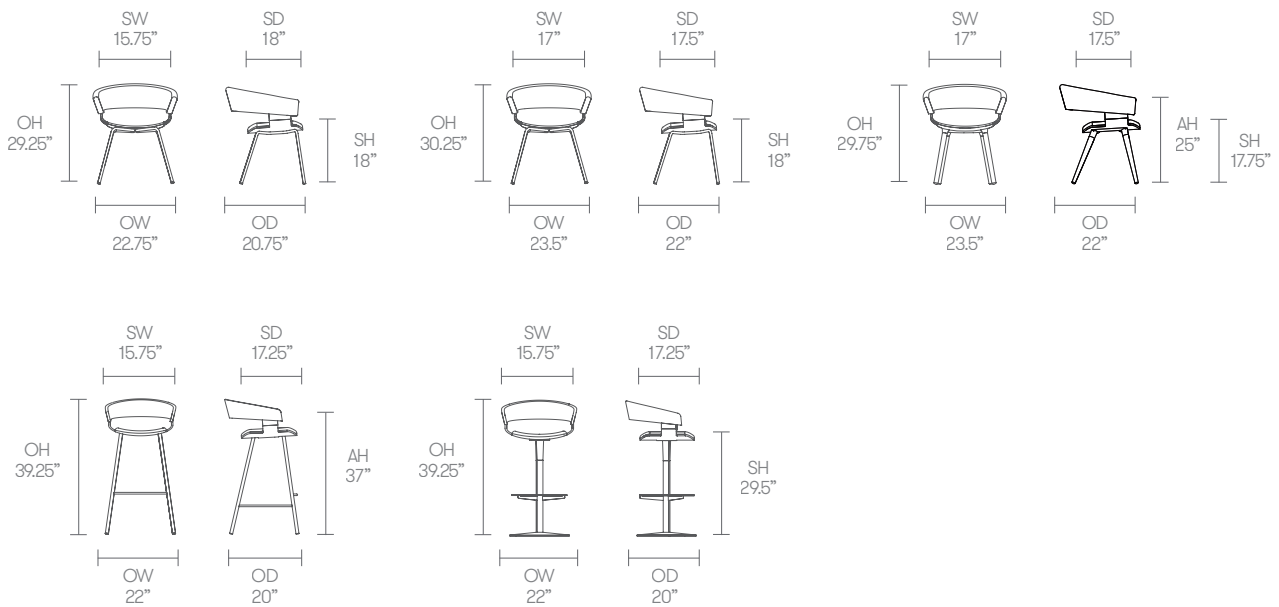

## Standard Features

- (\* - Selected models only)
- Tubular steel frame\*
- Conical Solid Beech legs\*
- Aluminum leg connector frame
- Upholstered seat & back
- Steel swivel base
- Pedestal base and footring

- Beech shell
- Plastic glides

## Optional Features

- Plastic glides with felt
- Solid oak legs
- Counter height stool option\*
- Oak or Walnut veneer shell
- Two-tone upholstery

## Dimensions