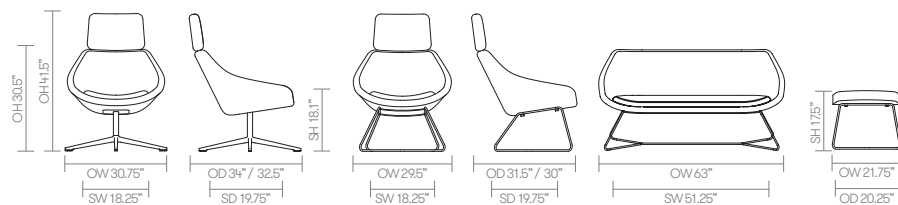

* [Click here to see available Seating Metal Finishes](#)
 * [Click here to see available Stitch Detail](#)

Ships Fully Assembled

Fabric Grade	C.O.M.		C.O.L.										A	B
	1	2	3	4	5	6	7	8	9	10	11			
A640 • Lounge chair • 4-star swivel base	2,957 3.5 yds	3,013	3,077 77 sq ft.	3,155	3,235	3,315	3,395	3,556	3,873	4,192	4,510	3,556	4,192	
A641 • Lounge chair • Head rest • 4-star swivel base	3,524 3.75 yds	3,583	3,653 77 sq ft.	3,740	3,824	3,910	3,997	4,169	4,513	4,856	5,201	4,169	4,856	
A642 • Lounge chair • Wire frame	2,811 3.5 yds	2,867	2,931 77 sq ft.	3,009	3,089	3,169	3,249	3,410	3,727	4,046	4,364	3,410	4,046	
A643 • Lounge chair • Head rest • Wire frame	3,378 3.75 yds	3,437	3,507 82.5 sq ft.	3,594	3,678	3,764	3,851	4,023	4,367	4,710	5,055	4,023	4,710	
A644 • Sofa • Wire frame	4,351 6.25 yds	4,458	4,581 137.5 sq ft.	4,733	4,886	5,039	5,193	5,497	6,108	6,722	7,333	5,497	6,722	
A643FS • Footstool • Wire frame	945 1.5 yds	967	993 33 sq ft.	1,025	1,057	1,087	1,120	1,185	1,312	1,440	1,567	1,185	1,440	

A, B = Leather

COM = Customers own Material (yds)

COL = Customers own Leather (sq ft.)

All prices listed in US \$

dimensions – OH - Overall Height OD - Overall Depth OW - Overall Width AH - Arm Height SH - Seat Height SW - Seat Width SD - Seat Depth