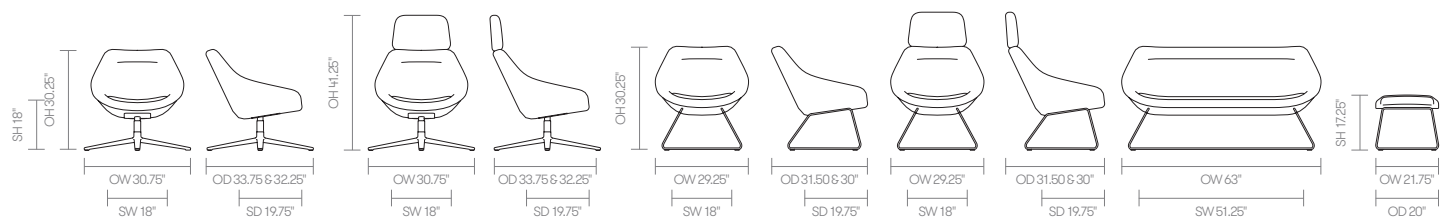

* [Click here to see available Seating Metal Finishes](#)

Fabric Grade	C.O.M.		C.O.L.		5	6	7	8	9	10	11	A	B
	1	2	3	4									
OPN104 • Lounge chair	2,648 3.5 yds	2,723	2,783 77 sq ft.	2,858	2,948	3,038	3,128	3,308	3,668	4,028	4,388	3,308	4,028
OPN154 • Lounge chair with headrest	3,048 3.75 yds	3,129	3,194 82.5 sq ft.	3,275	3,372	3,469	3,566	3,761	4,150	4,538	4,927	3,761	4,538
OPN108 • Lounge chair	2,448 3.5 yds	2,523	2,583 77 sq ft.	2,658	2,748	2,838	2,928	3,108	3,468	3,828	4,188	3,108	3,828
OPN158 • Lounge chair with headrest	2,848 3.75 yds	2,929	2,994 82.5 sq ft.	3,075	3,172	3,269	3,366	3,561	3,950	4,338	4,727	3,561	4,338
OPN208 • Sofa	4,401 6.25 yds	4,508	4,631 175 sq ft.	4,783	4,936	5,243	5,089	5,547	6,158	6,772	7,383	5,547	6,772
OPNFS8 • Footstool	995 1.5 yds	1,017	1,043 33 sq ft.	1,075	1,107	1,137	1,170	1,235	1,362	1,490	1,617	1,235	1,490

A, B = Leather

COM = Customers own Material (yds)

COL = Customers own Leather (sq ft.)

All prices listed in US \$

dimensions – OH - Overall Height OD - Overall Depth OW - Overall Width AH - Arm Height SH - Seat Height SW - Seat Width SD - Seat Depth