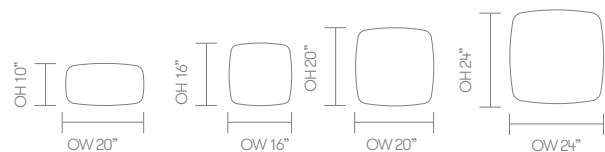

standard & optional features

- Standard feature
- Not available

	TYL2010	TYL2010H	TYL16	TYL16H	TYL20	TYL20H	TYL24	TYL24H
	Soft Rectangle Cushion 20" x 10"	Soft Rectangle Cushion 20" x 10"	Soft Square Cushion 16" x 16"	Soft Square Cushion 16" x 16"	Soft Square Cushion 20" x 20"	Soft Square Cushion 20" x 20"	Soft Square Cushion 24" x 24"	Soft Square Cushion 24" x 24"
Weight	2lbs	2lbs	3lbs	3lbs	3lbs	3lbs	5lbs	5lbs
Curled feather filled cushion	●	●	●	●	●	●	●	●
Quilt detail options - Lines, Aztec, Echo or Flow	●	●	●	●	●	●	●	●
Saddle leather grab handle available in Black, Natural or Dark Tan	□	●	□	●	□	●	□	●
Zipper available in Gold, Rose Gold, Silver or Black (see note 1)	●	●	●	●	●	●	●	●

* Note 1 Zipper tape only available in finishes shown on opposite page

		Tylus Synergy		
Soft rectangle cushion 20 x 10"	TYL2010	224		
	TYL2010H	233		
Soft square cushion 16 x 16"	TYL16	227		
	TYL16H	255		
Soft square cushion 20 x 20"	TYL20	299		
	TYL20H	326		
Soft square cushion 24 x 24"	TYL24	329		
	TYL24H	358		

* H in item code denotes grab handle on cushion

dimensions – OH - Overall Height OD - Overall Depth OW - Overall Width AH - Arm Height SH - Seat Height SW - Seat Width SD - Seat Depth

Tylus Synergy

Fabrics – Allermuir