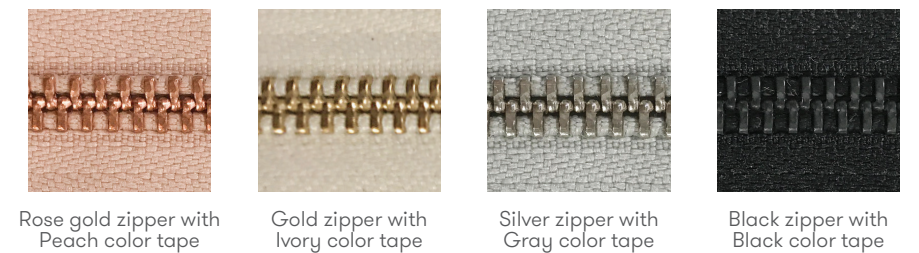

Zipper and tape