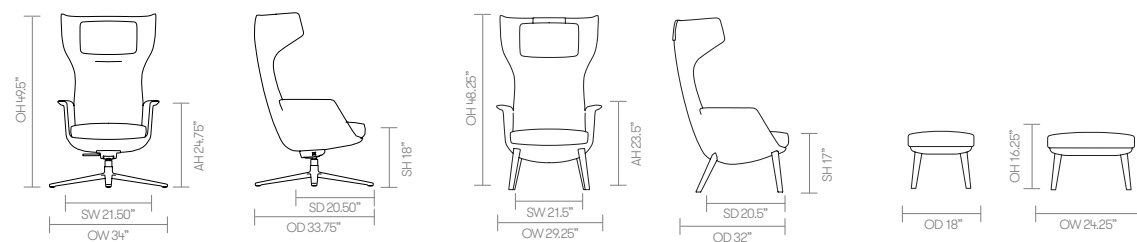

standard & optional features

- Standard feature
- Not available

	TAR404 Wing lounge chair on a 4-Star Swivel Base	TAR403 Wing lounge chair with wood legs	TARFS03 Footstool with wood legs
Weight	73lbs	73lbs	29lbs
Molded foam construction with dual density back foam	●	●	□
Height adjustable headrest	●	●	□
Free floating seat tilt with upright locking	●	□	□
Fully upholstered	●	●	●
4 star Aluminum auto return swivel base finished in New Black powder coat*	●	□	□
Solid Ash legs with a clear finish*	□	●	●
Plastic glides	●	●	●

* [Click here to see Tarry Metal Finishes](#)

* [Click here to see available Seating Wood Finishes](#)

Ships Fully Assembled

Fabric Grade	C.O.M.		C.O.L.										
	1	2	3	4	5	6	7	8	9	10	11	A	B
TAR404 • Wing lounge chair • Auto return swivel base	4,111 5.25 yds	4,210	4,324 100 sq ft.	4,465	4,607	4,747	4,889	5,170	5,735	6,300	6,865	5,170	6,300
TAR403 • Wing lounge chair • Wood legs	4,209 5.25 yds	4,307	4,421 100 sq ft.	4,563	4,703	4,845	4,987	5,267	5,833	6,397	6,962	5,267	6,397
TARFS03 • Footstool • Wood legs	1,280 1.5 yds	1,306	1,318 33 sq ft.	1,367	1,403	1,438	1,472	1,544	1,686	1,826	1,968	1,544	1,826

A, B = Leather

COM = Customers own Material (yds)

COL = Customers own Leather (sq ft.)

All prices listed in US \$

dimensions – OH - Overall Height OD - Overall Depth OW - Overall Width AH - Arm Height SH - Seat Height SW - Seat Width SD - Seat Depth