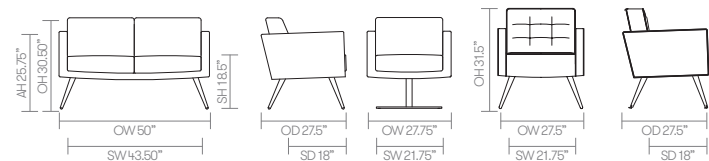

* [Click here to see available Seating Metal Finishes](#)

* [Click here to see available Seating Wood Finishes](#)

Ships Fully Assembled

Fabric Grade	C.O.M.		C.O.L.										A	B
	1	2	3	4	5	6	7	8	9	10	11			
FIFT04 • Armchair • Swivel pedestal base	3,300 4.5 yds	3,397	3,473 99 sq ft.	3,570	3,665	3,760	3,856	4,047	4,428	4,811	5,193	4,047	4,811	
FIFT01 • Armchair • Tubular legs	2,662 4.5 yds	2,729	2,807 99 sq ft.	2,902	2,997	3,093	3,188	3,380	3,761	4,143	4,526	3,380	4,143	
FIFT02 • Compact two seater • Tubular legs	3,675 6.5 yds	3,770	3,874 143 sq ft.	4,007	4,138	4,270	4,401	4,665	5,192	5,719	6,246	4,665	5,719	
FIFT05 • Armchair • Wood Legs	2,875 4.5 yds	2,941	3,018 99 sq ft.	3,115	3,209	3,305	3,399	3,592	3,973	4,356	4,738	3,592	4,356	
FIFT06 • Compact two seater • Wood legs	3,888 6.5 yds	3,981	4,087 143 sq ft.	4,218	4,350	4,482	4,614	4,877	5,404	5,931	6,458	4,877	5,931	
FIFT14 • Armchair • Swivel pedestal base • High back • Tufted seat and back upholstery	3,608 4.75 yds	3,675	3,753 100 sq ft.	3,848	3,942	4,038	4,134	4,325	4,707	5,089	5,471	4,325	5,089	
FIFT11 • Armchair • High back • Tufted seat and back upholstery	2,940 4.75 yds	3,007	3,085 100 sq ft.	3,181	3,275	3,371	3,466	3,657	4,039	4,423	4,804	3,657	4,423	
FIFT15 • Armchair • High back • Wooden legs • Tufted seat and back upholstery	3,153 4.75 yds	3,219	3,298 100 sq ft.	3,393	3,487	3,583	3,677	3,870	4,252	4,634	5,016	3,870	4,634	

A, B = Leather

COM = Customers own Material (yds)

COL = Customers own Leather (sq ft.)

All prices listed in US \$

dimensions – OH - Overall Height OD - Overall Depth OW - Overall Width AH - Arm Height SH - Seat Height SW - Seat Width SD - Seat Depth