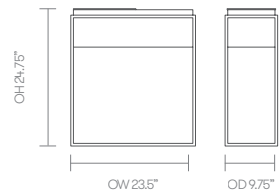

Code		Steel
CRT6020 • Planter		1,350

All prices listed in US \$

standard & optional features

- Standard feature
- Not available

CRT6020
Planter 23.5×9.75"

Steel frame and box insert finished in Black powder coat*	●
Solid Oak top shelf with a clear finish	●
Plastic glides	●
Optional features:	
Steel frame and box insert available in Pebble or Sage powder coat*	●

* [Click here to see Crate Metal Finishes](#)

Ships Fully Assembled

Please note — Only to be used with potted plants. This product has an extended leadtime of 8 weeks

dimensions — OH - Overall Height OD - Overall Depth OW - Overall Width AH - Arm Height SH - Seat Height SW - Seat Width SD - Seat Depth