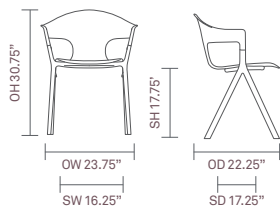

Design by Benjamin Hubert | LAYER

Standard Features

- Stacks up to 4 high
- Plastic shell
- Cast Aluminum frame
- Stacking buffers
- Plastic glides

Optional Features

- Plastic glides with felt

Dimensions

For finish options please refer to website