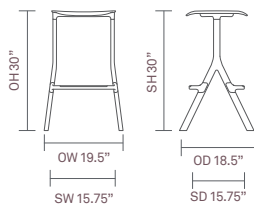

Dimensions

For finish options please refer to website