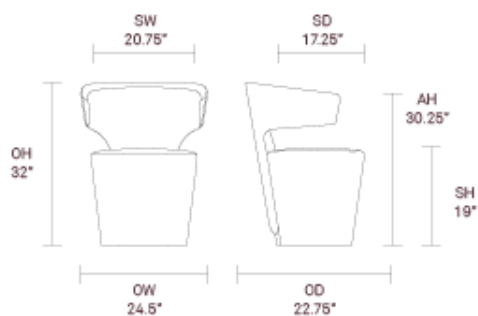

Dimensions

For finish options please refer to website