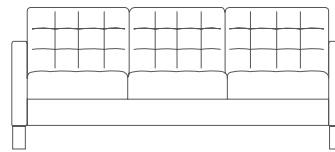

Brummell

Design by Allermuir

Brummell is an exceptionally well turned out sofa and armchair combination with classic style, clean lines, great comfort and broad appeal. Brummell is highly functional and easy

to place across a multitude of environments due to its uncomplicated, conservative design and modernist aesthetic.

BM03

Design Allermuir

Our team of talented in house designers are responsible for creating elegant, innovative furniture designs which not only look beautiful, but minimize the impact on the world around us.