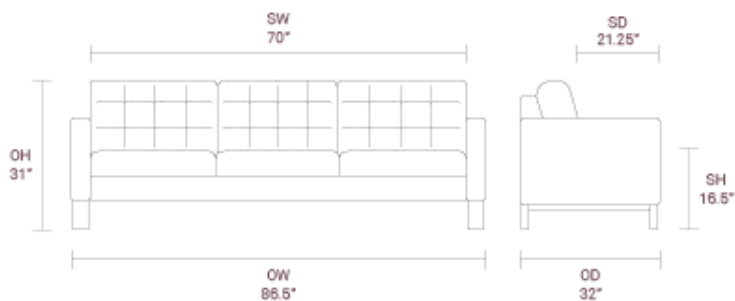

Dimensions

For finish options please refer to website