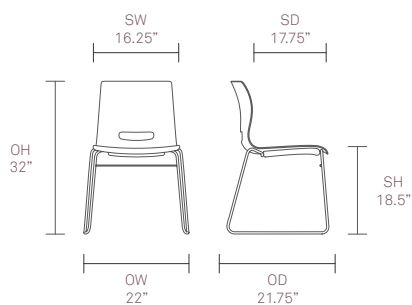

Dimensions

For finish options please refer to website