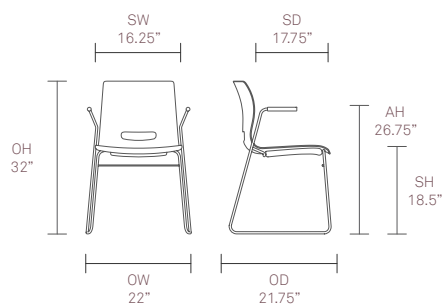

Design by Allermuir

Standard Features

- Plastic shell available in a selection of colors
- Plastic underseat stack pan
- Wire frame finished in Polished Chrome
- Complementary colored armpads
- Plastic glides

Optional Features

- Detachable writing tablet
- Plastic glide linking
- Plastic glides with felt

Performance Standards

- ANSI/BIFMA X5.1-2002
- SCS-EC10.3-2014

Dimensions

For finish options please refer to website