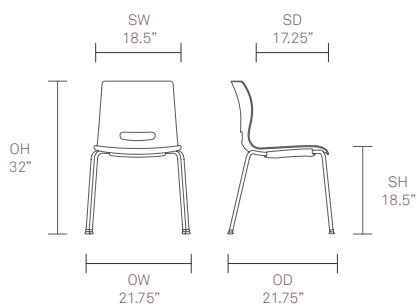

Dimensions

For finish options please refer to website