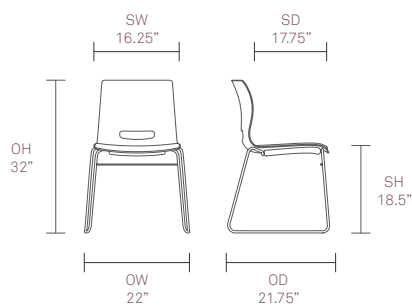

Dimensions

For finish options please refer to website