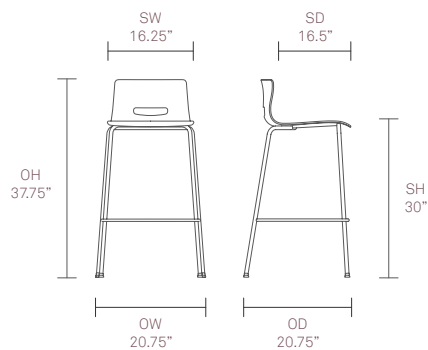

Dimensions

For finish options please refer to website