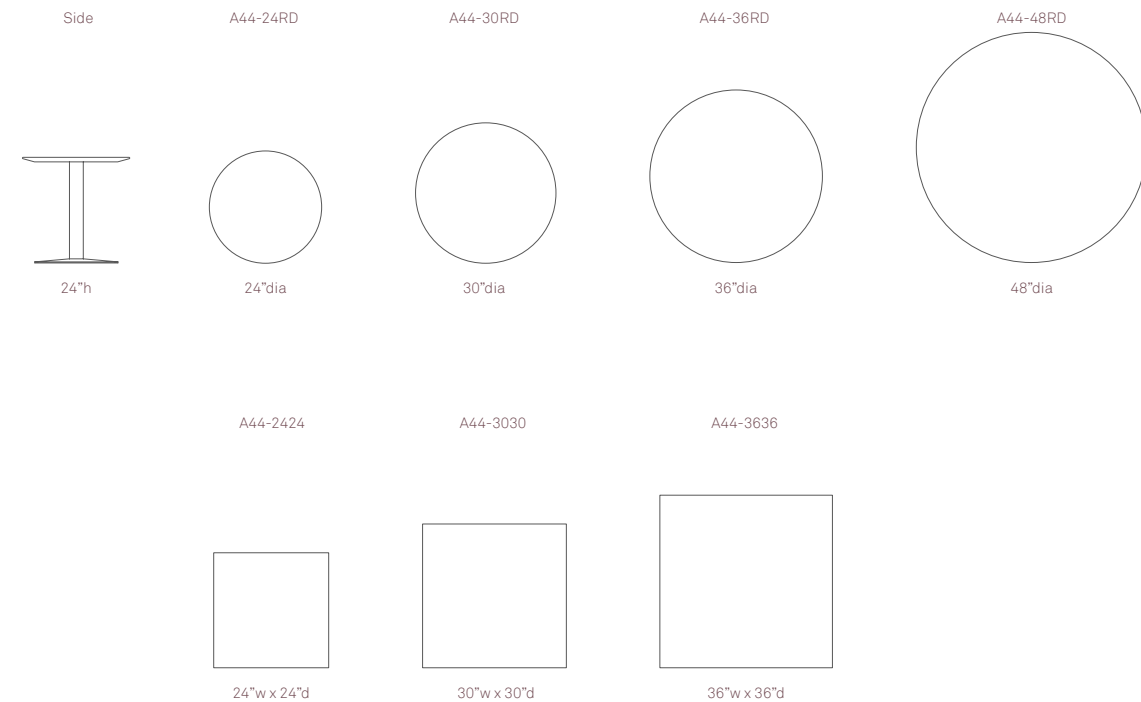

Dimensions

For finish options please refer to website