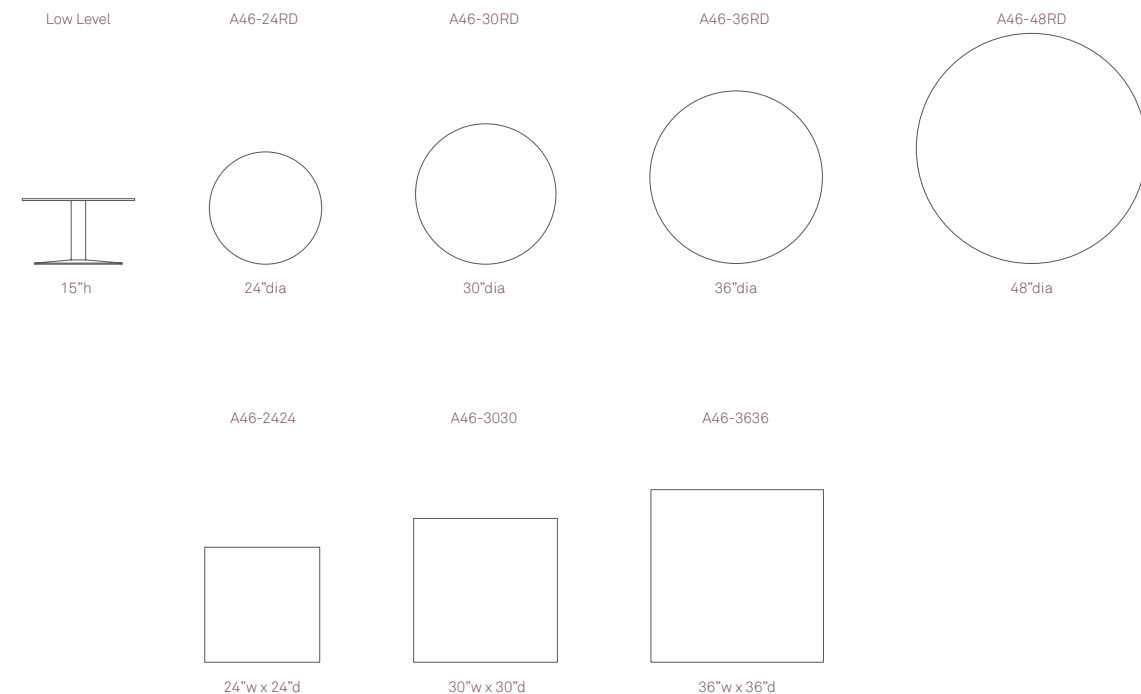

Design by Allermuir

Standard Features

1" laminate faced MDF core top
 Polished Aluminum base and a Polished Chrome center column
 Steel pedestal base finished in a selection of powder coats

Optional Features

A range of top shapes and sizes are available, see dimensions section for further detail
 Steel pedestal base available in Polished Chrome
 Floor fixing plate

Dimensions

For finish options please refer to website