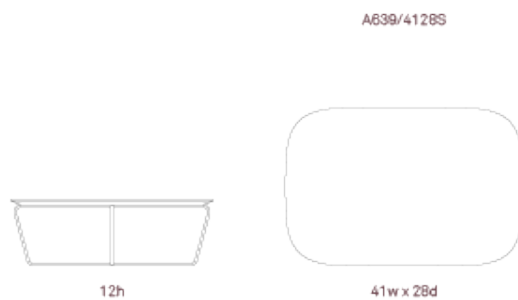

Dimensions

For finish options please refer to website