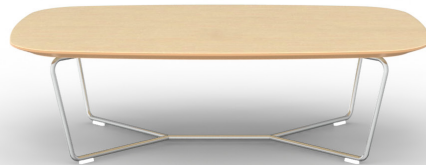

## Conic — A639/107S

Conic's range of low level tables work effortlessly with both the Conic and Open ranges given that they share a common design language. The beautifully simple polished chrome wire base offers a light functional structure, that allows the tables to work effortlessly in a multitude of environments

### Standard Features

- 1" MFC or Laminate faced MDF core top
- Edge detail with a clear finish
- Wire frame in Polished Chrome
- Plastic glides