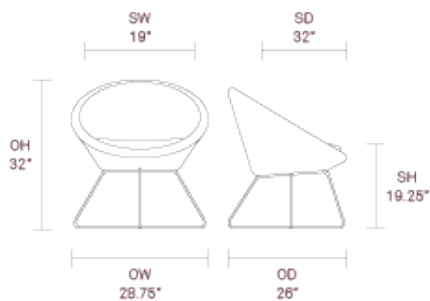

Dimensions

For finish options please refer to website