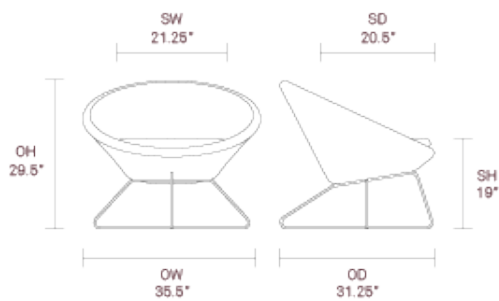

Dimensions

For finish options please refer to website