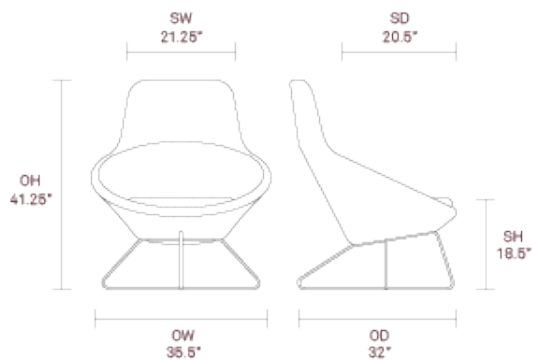

Dimensions

For finish options please refer to website