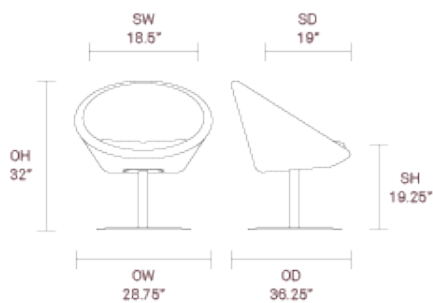

Dimensions

For finish options please refer to website