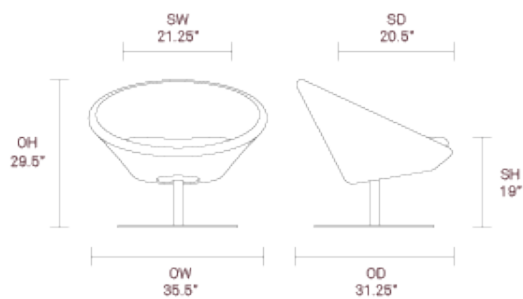

Dimensions

For finish options please refer to website