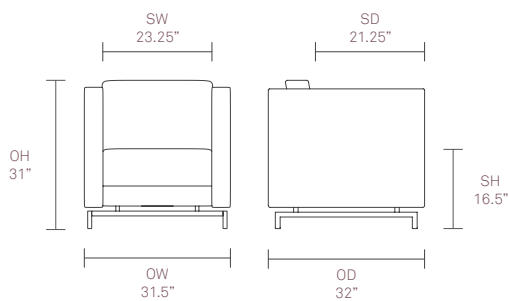

Dimensions

For finish options please refer to website