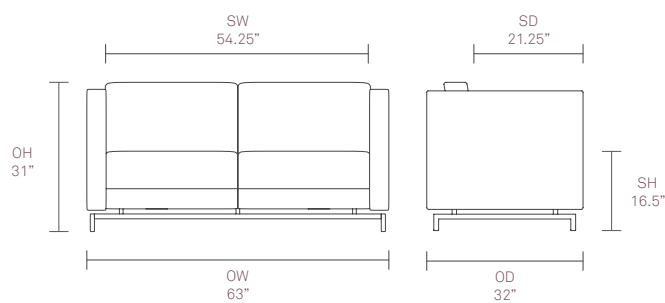

Dimensions

For finish options please refer to website