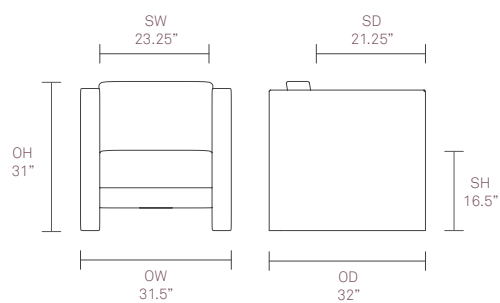

Design by Allermuir

Standard Features

Traditional carcass construction
Webbed seat support

Optional Features

Two tone upholstery

Dimensions

For finish options please refer to website