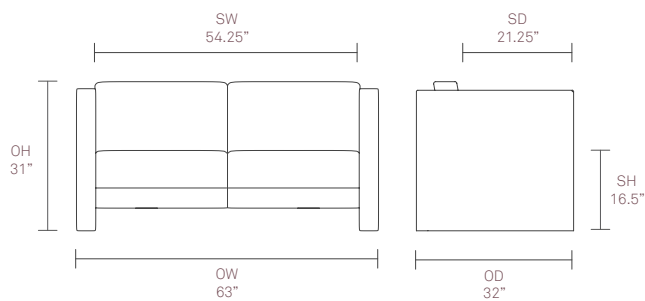

Design by Allermuir

Standard Features

Traditional carcass construction
Webbed seat support

Optional Features

Two tone upholstery

Dimensions

For finish options please refer to website