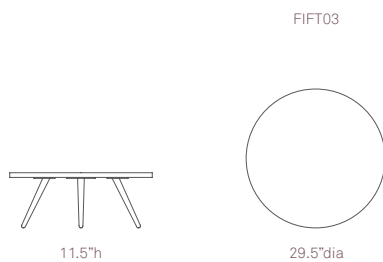

Dimensions

For finish options please refer to website