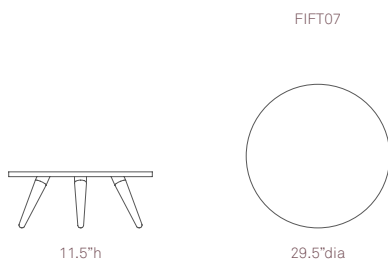

Dimensions

For finish options please refer to website