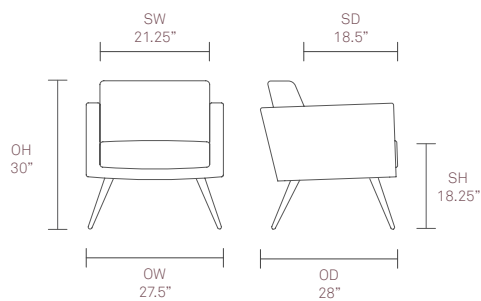

Dimensions

For finish options please refer to website