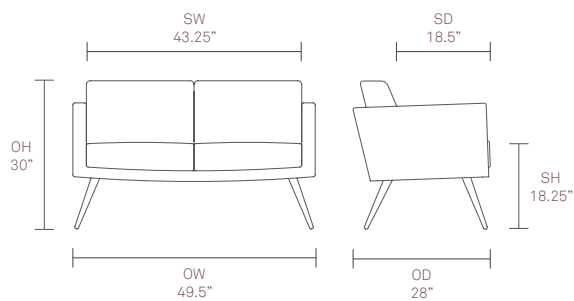

Dimensions

For finish options please refer to website