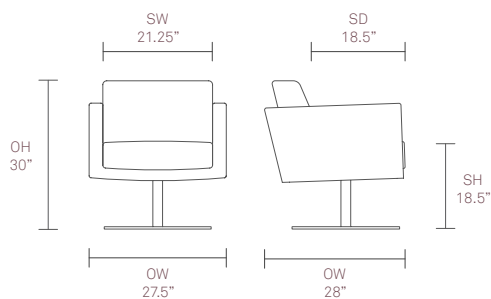

Design by Allermuir

Standard Features

- Traditional carcass construction
- Webbed seat support
- Swivel pedestal base finished in Polished Chrome
- Plastic glides

Optional Features

- Two tone upholstery

Performance Standards

ANSI/BIFMA5.4 - 2012

Dimensions

For finish options please refer to website