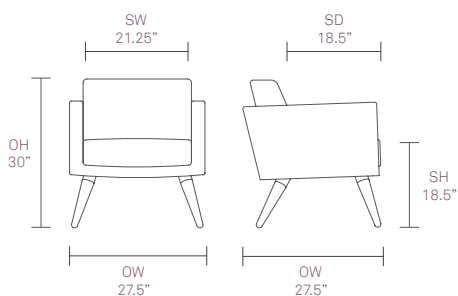

Dimensions

For finish options please refer to website