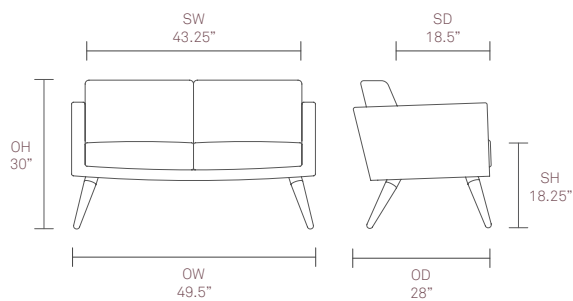

Dimensions

For finish options please refer to website