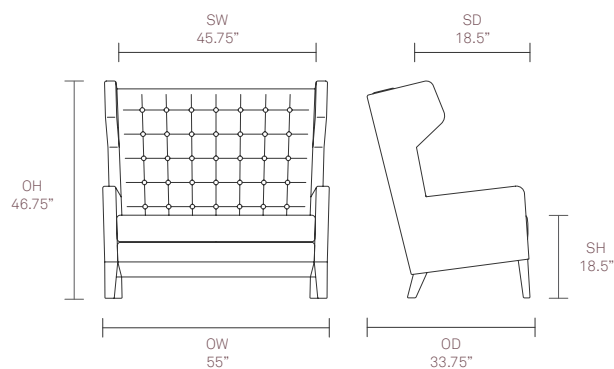

Dimensions

For finish options please refer to website