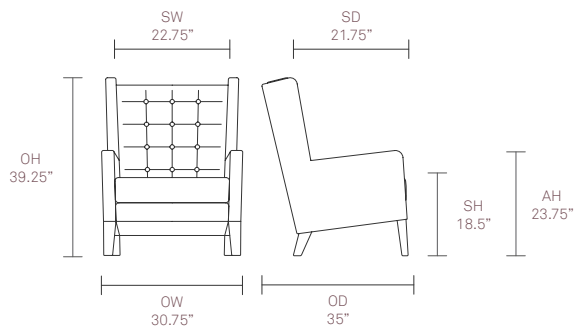

Dimensions

For finish options please refer to website