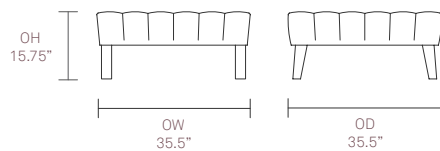

Dimensions

For finish options please refer to website