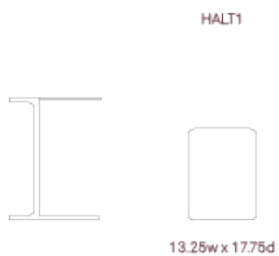

Haven – Laptop Tables

The Haven family of products support the drive towards a collaborative working environment. The design and detailing of these Haven tables complements the system perfectly and the ability to incorporate power outlets in selected models further enhances their functionality

Design by Mark Gabbertas

Standard Features

Top finished in 0.39" toughened glass
Steel frame finished in Black powder coat

Dimensions

For finish options please refer to website