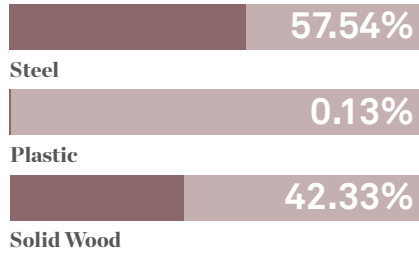

Dimensions

Haven Poseur Tables

Haven Dining Tables

Haven Side Tables

Dimensions

Haven Coffee Tables

Haven Tray Top Tables

Haven Laptop Tables

Environmental Performance

Material Content

Components are constructed of the following

Recycled Content

Contains up to 29% of Recycled Material

Recyclability

The range is 100% recyclable

100%