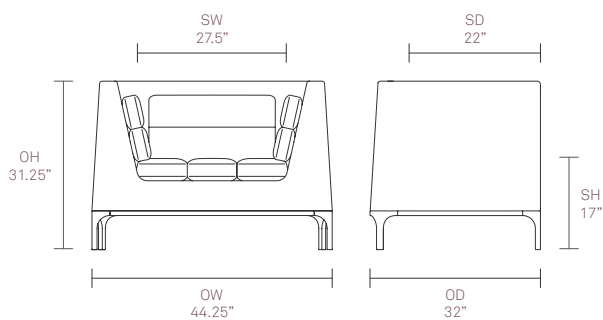

Dimensions

For finish options please refer to website