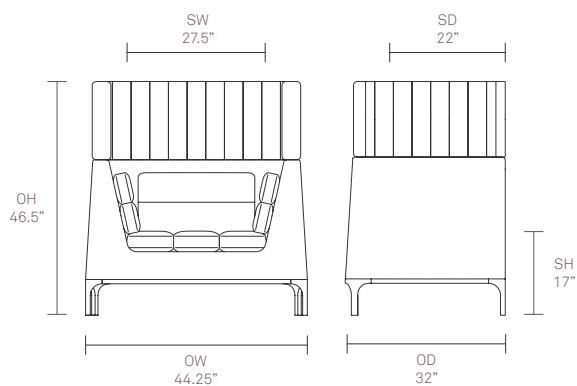

Dimensions

For finish options please refer to website