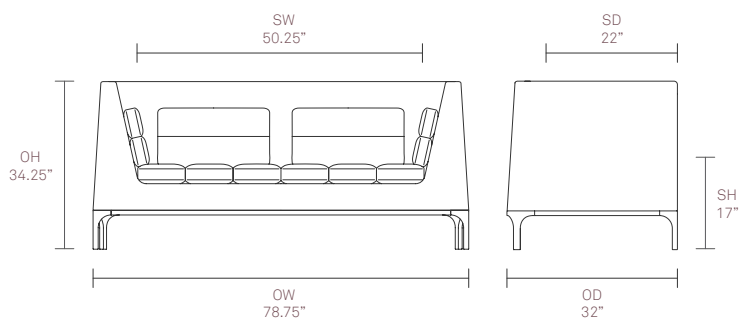

Dimensions

For finish options please refer to website