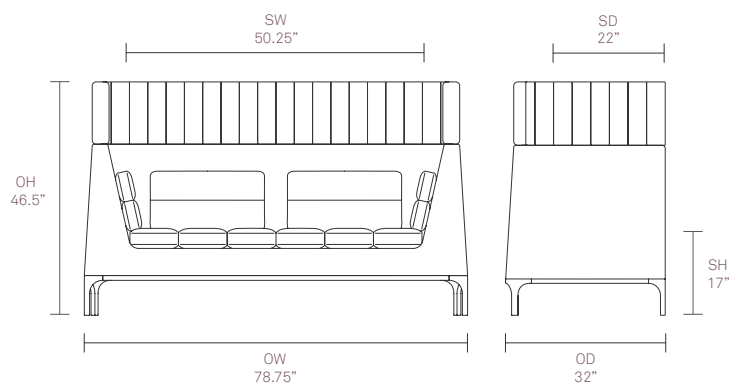

Dimensions

For finish options please refer to website