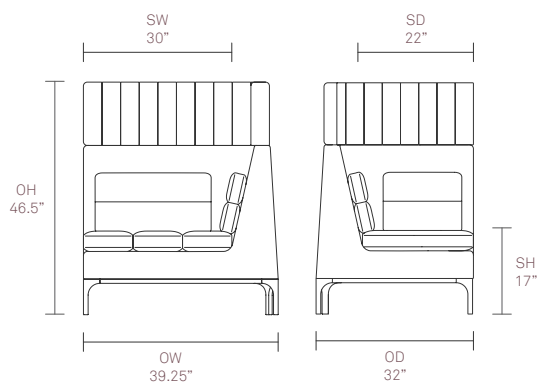

Dimensions

For finish options please refer to website