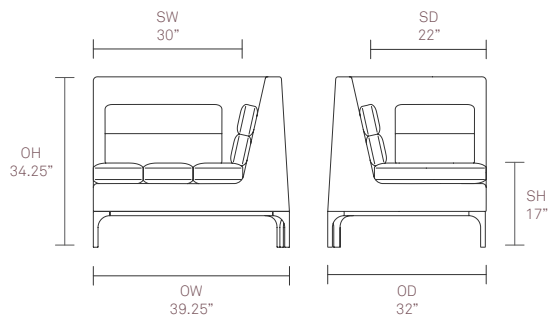

Dimensions

For finish options please refer to website