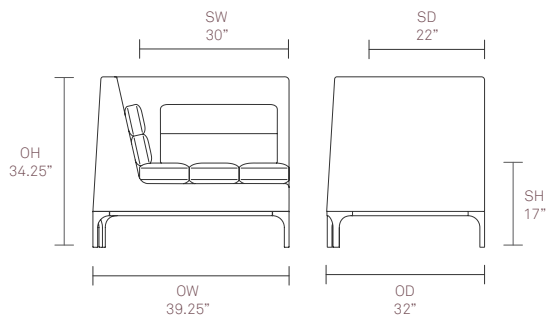

Dimensions

For finish options please refer to website