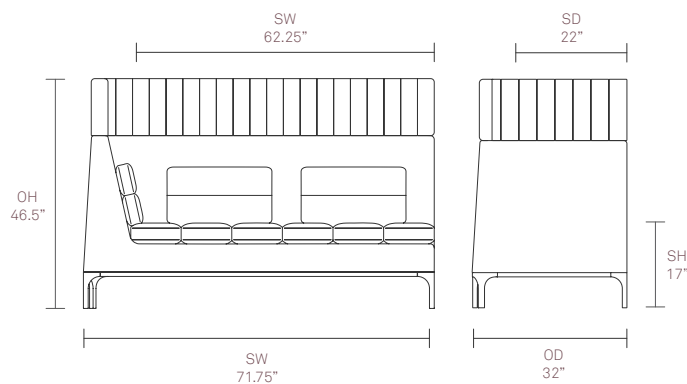

Dimensions

For finish options please refer to website